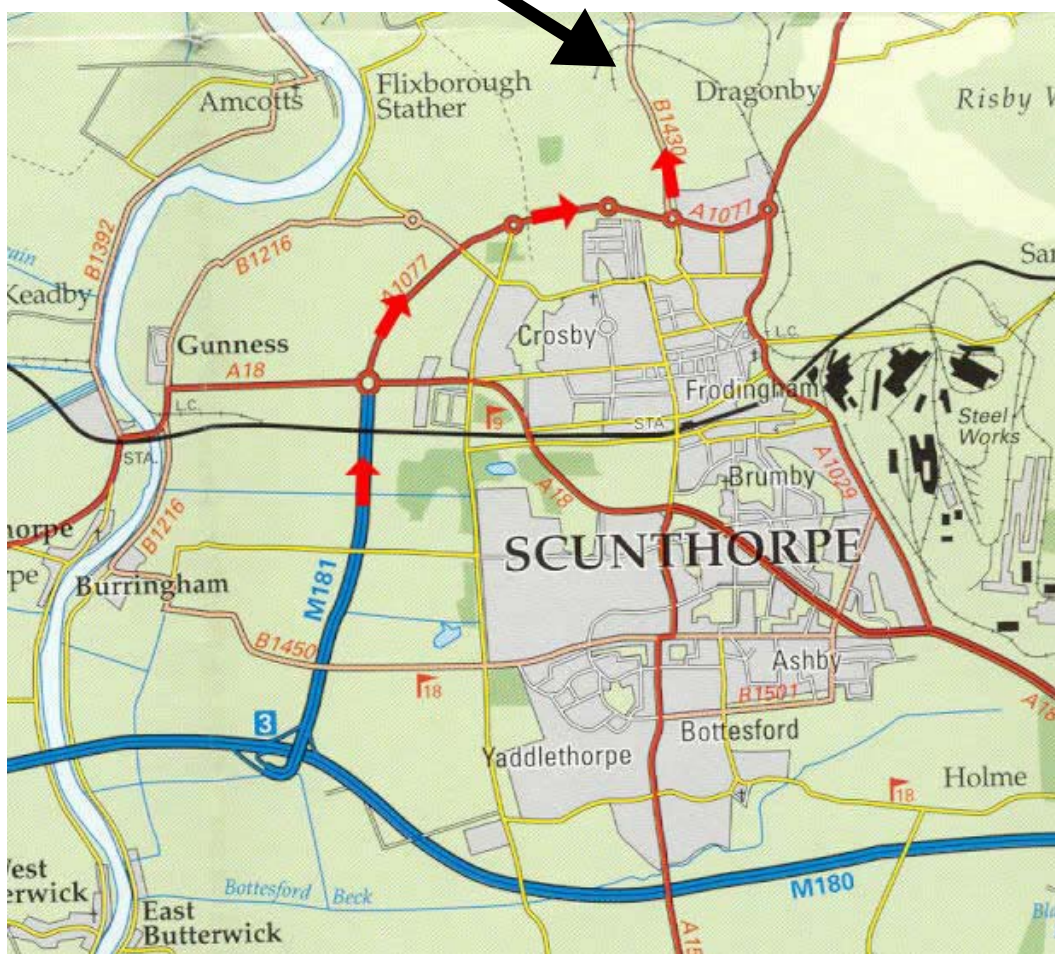

## Driving to Normanby Gateway

Assuming that you are approaching Scunthorpe along the M181, when you reach the roundabout at the end of the M181 continue straight ahead (second exit) and then, as the road gradually bends to the east go over two more roundabouts. At the fourth roundabout take a left turn (first exit) onto Normanby Road.

Continue for about one mile keeping a wind farm in view ahead of you. At the next roundabout turn left on to Lysaghts Way and immediately right into the approach road to the Normanby Gateway car park.

# Driving to Normanby Gateway

Having used the general location map on the previous page to get close to Normanby Gateway please use this detailed street map to complete your journey.

Visitor spaces are indicated. Should these be full please consult the reception desk on the most suitable place to park.